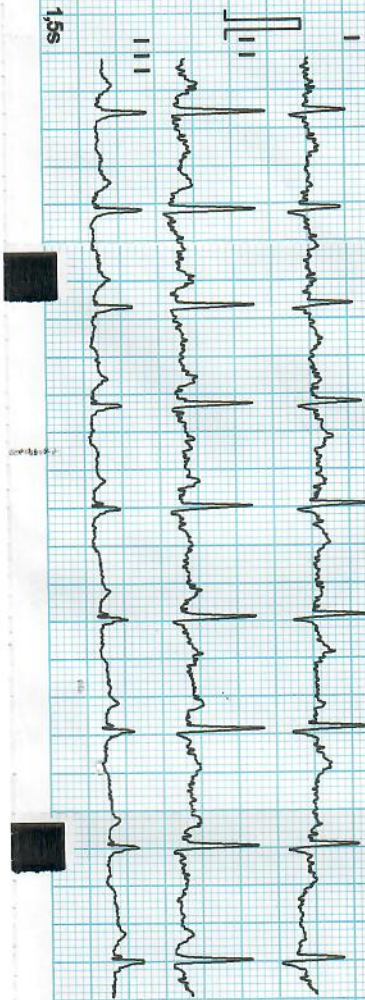

08 SD3 DAG 30.32 FW4.75.0000

Age0 SexM Masculin 17/11/2021 12:04:40 Medecin CORREA

ms
mmV
ADS 1.5s

HR = 98

HR =

36.112

HR = 98

HR = 98

7-1-98
Chuck
Saw

36.112