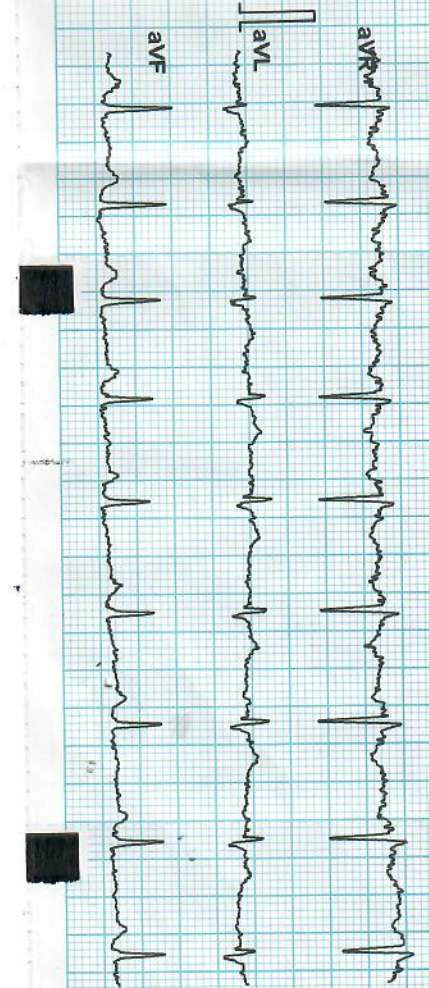

08 SD3 DAG 30.32 FW4.75.0000

Age0 SexM Masculin 17/11/2021 12:04:40 Medecin CORREA

ms
mmV
ADS 1.5s

HR = 98

HR =

36.112

HR = 98

HR = 98

7-1-98
Chuck
Saw

36.112