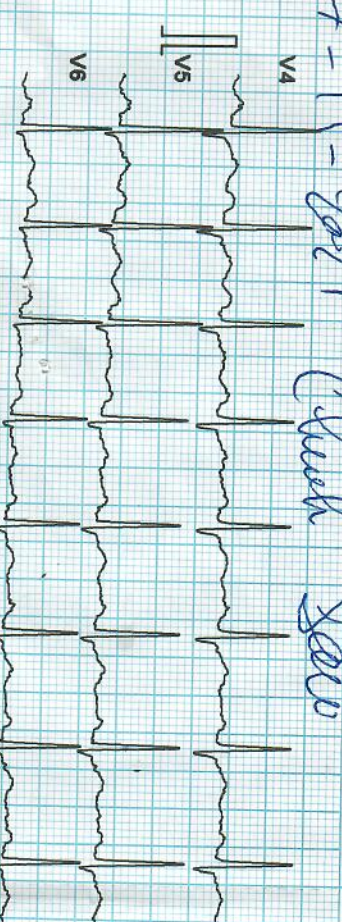

08 SD3 DAG 30.32 FW4.75.0000

Age0 SexM Masculin 17/11/2021 12:04:40 Medecin CORREA

ms
mmV
ADS 1.5s

HR = 98

HR =

36.112

HR = 98

HR = 98

7-1-98
Chuck
Saw

36.112